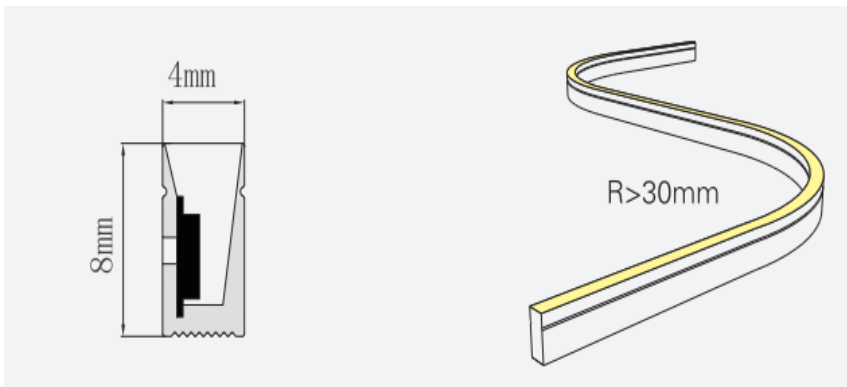

Side Bend LED Tape

Item ref: 156.742UK 156.743UK 156.744UK

User Manual

Please note that this product is intended to be professionally installed.

Introduction

Side Bend LED Tape is a unique tape that is 4mm wide and 8mm tall - designed to bend more easily than traditional LED tape and features a frosted extrusion surface to give a seamless smooth look without the need for a profile. Available in Warm White, Natural White and Cool White, this IP66 rated tape has multiple applications in home and commercial applications.

The tape is supplied in one 30m reel and is intended to be cut to your desired length. Please note that lengths of more than 10 metres are not recommended on one power supply.

Specification

Voltage	24Vdc
Power Consumption	10 W/m
Current	417 mA/m
Cut Intervals	33.3mm
IP Rating	IP66*
Width	4mm
Height	8mm

*Please note that to maintain the IP66 rating, it is recommended to use the appropriate accessories to seal the ends of the tape – available separately:

156.165UK	Silicone end piece with cable hole
156.166UK	Silicone end piece
156.167UK	Metal end cap
153.627UK	Silicone Glue

At the other end of the tape, attach suitable dc cables for your chosen installation and then use a silicone end piece with cable hole (156.165UK) and then a metal end cap. Seal with waterproof adhesive once more.